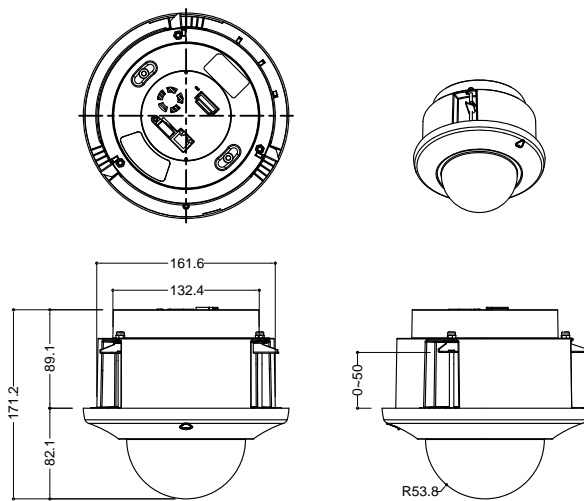

Installation Type

| Type | Indoor | Outdoor |
|---------|--|--|
| Surface |  PS-120 Indoor Ceiling | |
| Ceiling |  PSF-120 Indoor In-ceiling |  PSO-120 W/ Ceiling Pipe bracket (Pipe 200mm) |
| Wall | |  PSO-120 Outdoor Wall |

PS-120 / PSO-120

960H x12 Zoom Mini Speed Dome Camera

DIMENSIONS

Unit : mm

Indoor Surface

Outdoor Wall

Indoor In-ceiling

Outdoor Ceiling