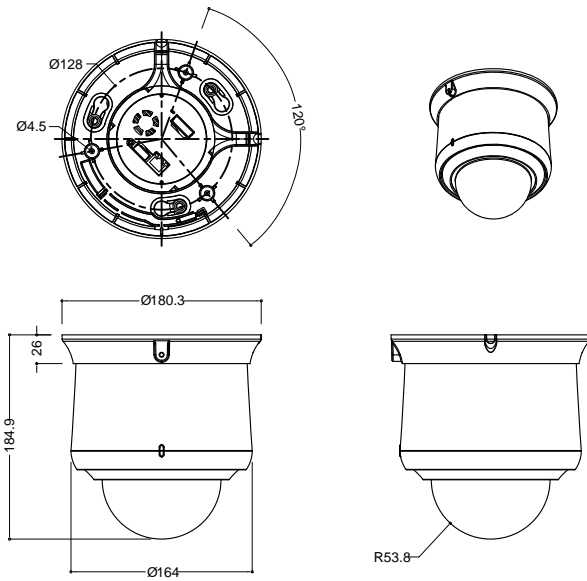

PS-120 / PSO-120

960H x12 Zoom Mini Speed Dome Camera

DIMENSIONS

Unit : mm

Indoor Surface

Outdoor Wall

Indoor In-ceiling

Outdoor Ceiling