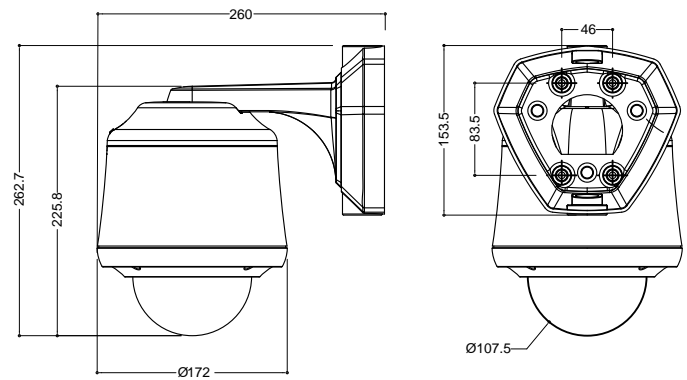

PS-120 / PSO-120

960H x12 Zoom Mini Speed Dome Camera

DIMENSIONS

Unit : mm

Indoor Surface

Outdoor Wall

Indoor In-ceiling

Outdoor Ceiling