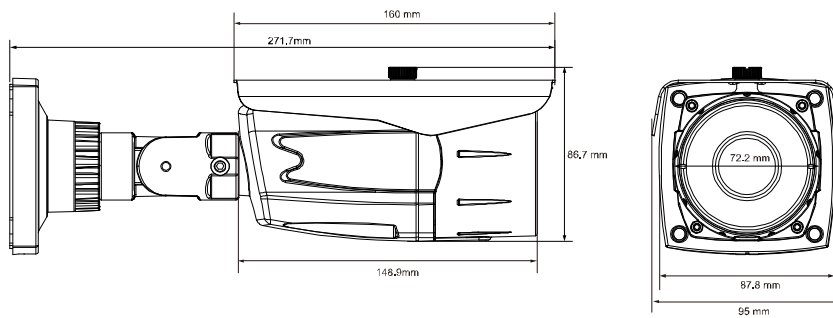

AVT450A

HD CCTV 1080P IR Bullet Camera

● FEATURES

- (1) 1/2.8" CMOS Sensor with 1080P video output
- (2) External alarm I/O device connection
- (3) 1080P video output
- (4) WDR to increase image recognizability in overexposure and dark areas
- (5) Day and night 24-hour surveillance with IR effective distance up to 20 meters
- (6) IP66 for weather-proof application
- (7) Camera parameters adjustable when used with AVTECH HD CCTV DVR

● DIMENSIONS*

*Dimensional Tolerance: ± 5mm

● SPECIFICATIONS*

MODEL	AVT450A
Pick-up Element	1/2.8" SONY CMOS image sensor
Number of Pixels	1936(H) × 1096(V)
Video Frame Rate	1080P@30fps / 1080P@25fps
Min. Illumination	0.1 Lux / F1.8, 0 Lux (IR LED ON)
S/N Ratio	More than 48dB (AGC OFF)
Shutter Speed	1/10,000 ~ 1/7.5 (Slow shutter)
Lens	f3.6mm / F1.8
Lens Angle	87° (Horizontal) / 46° (Vertical) / 104° (Diagonal)
IR LED	30 units
IR Effective Distance	Up to 20 meters
IR Shift	YES
IRIS Mode	AES
White Balance	ATW
AGC	Auto
WDR	YES (120dB)
External alarm I/O	YES (1 input / 1 output)
IP Rating	IP66
Operating Temperature	-25°C ~ 50°C
Power Source (±10%)	DC12V / 1A