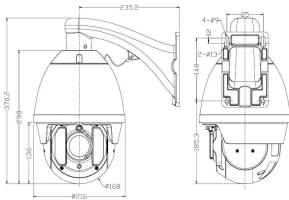

DIMENSIONS:

WIRE INTERFACE:

1. Power supply
2. Network interface
3. Ground wire

SPECIFICATION :

Parameter	Model	AE-2D13-0818X
Zoom module		
Image sensor		1/2.7" Progressive scan CMOS image sensor (Ambarella S2133M+AR0230)
Effective pixels		2 Mega
Max image dimensions		1920*1080
Min. illumination		Color: 0.05Lux@F1.6 B/W: 0.005Lux@F1.6
White balance		Auto/ white low lamp/ 4000K color temperature/ 5000K color temperature/ sunshine/ dark cloud/ flash light/ fluorescent/highlight fluorescent/water bottom/ customized
Gain control		Auto, 100, 150, 200, 300, 400, 600, 800, 1600, 3200, 6400, 12800, 25600, 51200, 102400 can be set
S/N Ratio		≥52db
Electronic shutter		Auto (normal: 1/25~1/5000s, low illumination mode: 1/5~1/5000 s), manual (1/5~1/5000s)
Day&Night		B/W(ICR), color, auto
Optical zoom		18X optical zoom
Focus mode		Auto/ Manual/Semi-auto
Focal length		f=4.7mm-84.6mm
Iris		F1.6(W)-F2.7(T)
Zoom speed		About 3s (optical, wide angle-telescope)
PTZ		
Horizontal		360° endless
Vertical		0°-90°
Rotation speed		Manual: 0.1- 150°/sec, Preset:180°/sec
Preset accuracy		0.1°
Proportion zoom		Support
Preset		255
Cruise		4
Pattern		4
Continuous scan		Support
Home action		Preset/ zone/ cruise/ pattern /OFF
FUNCTION		
Encoding features		Dual-stream; main stream : 1080P@30fps, sub-stream: D1@30fps
Video compression		H.264/MJPEG
Audio compression		G.711A
Network protocols		TCP/IP, UDP, HTTP, DHCP, RTSP, DDNS, NTP, PPPOE, UPNP, SMTP, ONVIF
Password protection		Support
Character display		Support (channel, date)
Alarm function		Motion detection, Network disconnect, IP address conflict, Storage plena, Storage error, Access violation, Video losing
3DNR		Support
BLC		Support
WDR		TWDR
Image enhance		/
IR distance		150-180m
IR angle		Adjustable by zoom
Port protocol		ONVIF, GB28181 optional
Mobile surveillance		Apple, android
Other		/
INTERFACE		
Alarm		/
Audio		/
Alarm Linkage		/
TF card		/
Reset		/
Analog video output		/
RS485 port		/
Network interface		RJ45 10M/100M adaptive
GENERAL		
Protection grade		IP66
Operating temperature /humidity		-20°C ~ 55°C/0%-90%
Power supply		AC12V 2A
Power consumption (max.)		20W
Dimensions(mm)		370.2(H)*216(D)mm
Weight/PCS(g)		8.5KG